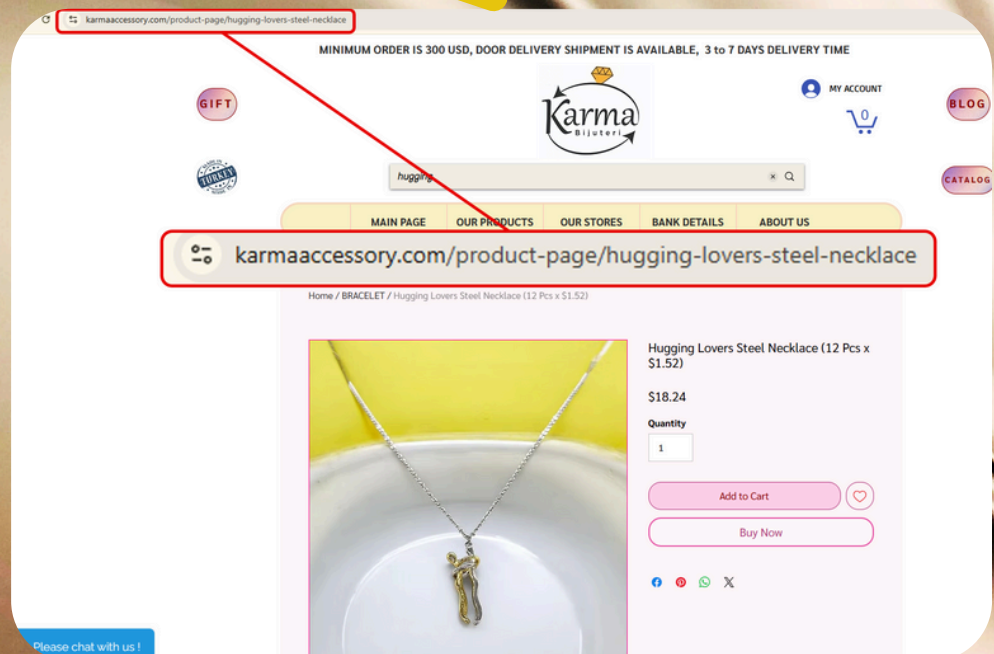

KARMA

BIJOUTERIE

NLC-01

Hugging Lovers Steel Necklace
(12 Pcs x \$1.52)
\$18.24 Price

**IF YOU CLICK ON
THE
PICTURE
YOU WILL REACH
TO
DETAILED
PRODUCT WEBSITE**

STAND
PRODUCTS

SERIES

PRS-244

ANKLET TYPES STAND
(2000 Pcs x \$0.23)
\$460 Price

PRS-245

BEADED NECKLACE STAND
(1000 Pcs x \$0.43)
\$430 Price

PRS-246

BUCKLE TYPES STAND
(2000 Pcs x \$0.36)
\$720 Price

PRS-247

CHILDREN'S BRACELET STAND
(5000 Pcs x \$0.14)
\$700 Price