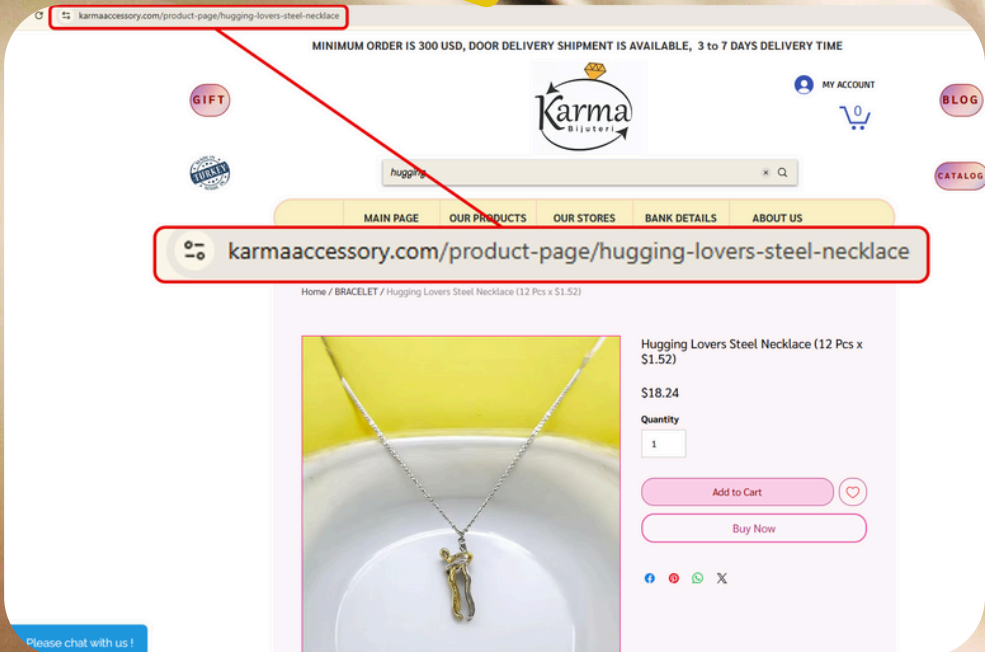

KARMA

BIJOUTERIE

NLC-01

Hugging Lovers Steel Necklace
(12 Pcs x \$1.52)
\$18.24 Price

**IF YOU CLICK ON
THE
PICTURE
YOU WILL REACH
TO
DETAILED
PRODUCT WEBSITE**

ANKLET

SERIES

ANC-139